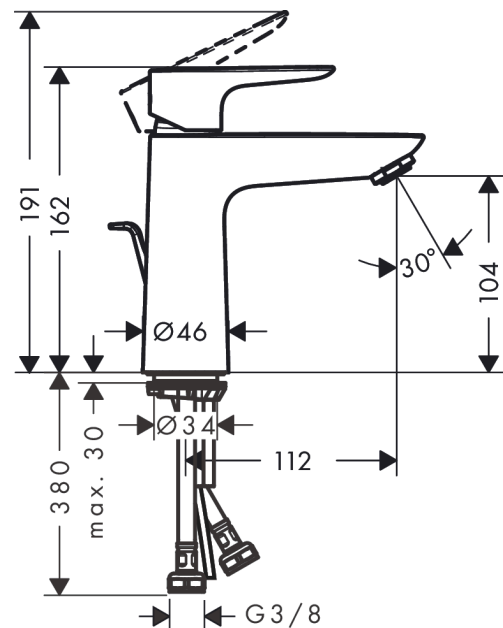

Talis E

Single lever basin mixer 110 CoolStart with pop-up waste set

Surfaces: **Brushed Black Chrome** Article Number: **71713340**

Description

product features

- consists of: single lever basin mixer, waste set
- ComfortZone 110
- projection 112 mm
- spray type: normal spray
- maximum flow rate at 3 bar: 5 l/min
- ceramic cartridge
- temperature limitation adjustable
- suitable for continuous flow water heaters
- pop-up waste set G 1¼
- material waste set: metal
- connection type: G ¾ connections
- connection dimension: DN15
- cold water in middle position

Technology

Design awards

Product image

Scale drawing

Talis E
Single lever basin mixer 110 CoolStart with pop-up waste set
 Surfaces: **Brushed Black Chrome** Article Number: **71713340**

Flowchart

Talis E
Single lever basin mixer 110 CoolStart with pop-up waste set
 Surfaces: **Brushed Black Chrome** Article Number: **71713340**

Exploded Drawing

Year of production: >04/20

Talis E
Single lever basin mixer 110 CoolStart with pop-up waste set
 Surfaces: **Brushed Black Chrome** Article Number: **71713340**

Spare part list

Year of production: >04/20

Pos.	Description	Article Number	Price	PU
1	handle	92688340	-	1
2	screw cover	95704000	-	1
3	flange	92625340	-	1
4	nut	92689000	-	1
5	O-ring 25x1,5	98146000	-	1
6	O-ring 27x1,5	92527000	-	1
7	cartridge, assy	97685000	-	1
8	seal	98865000	-	1
9	adapter for cartridge	92628000	-	1
10	adapter for cartridge	95975000	-	1
11	O-ring 23x2	98398000	-	1
12	aerator M24x1 (5 l/min)	13185340	-	1
13	screw M8 x 68	97736000	-	1
14	seal	97608000	-	1
15	fixing set	96016000	-	1
16	pull rod	96657340	-	1
17	connection hose 450 mm M8x0,75 G3/8	97206000	-	1
18	O-ring 6,6x1,6	93019000	-	1
a	pop up waste	94139340	-	1