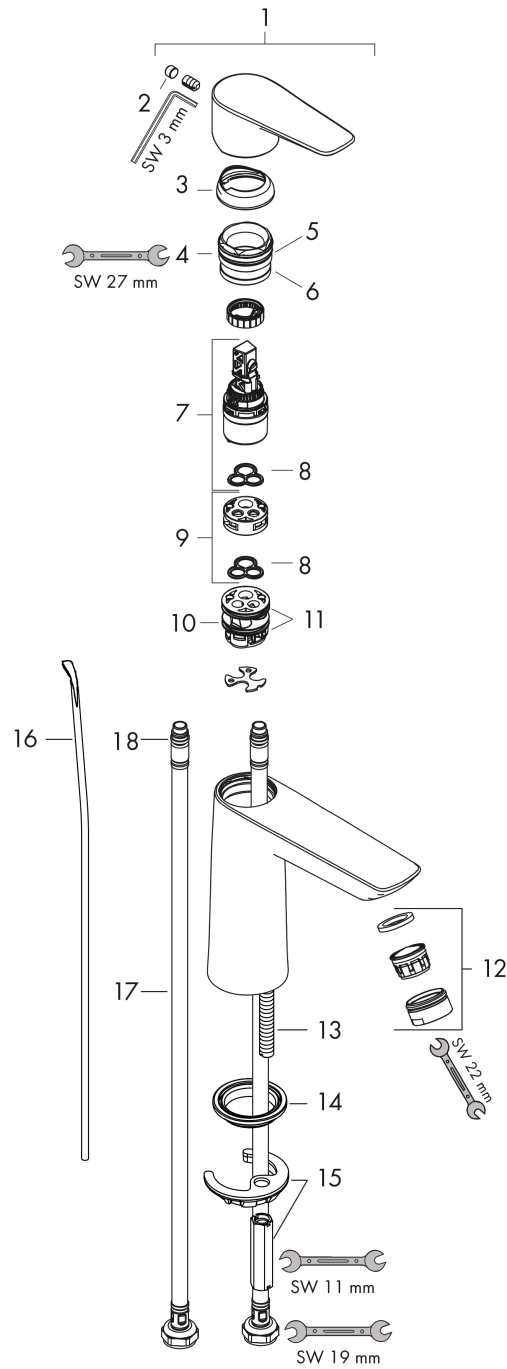

Talis E

Single lever basin mixer 110 CoolStart with pop-up waste set

Surfaces: **Brushed Black Chrome** Article Number: **71713340**

Description

product features

- consists of: single lever basin mixer, waste set
- ComfortZone 110
- projection 112 mm
- spray type: normal spray
- maximum flow rate at 3 bar: 5 l/min
- ceramic cartridge
- temperature limitation adjustable
- suitable for continuous flow water heaters
- pop-up waste set G 1¼
- material waste set: metal
- connection type: G ¾ connections
- connection dimension: DN15
- cold water in middle position

Technology

Design awards

Product image

Scale drawing

Talis E
Single lever basin mixer 110 CoolStart with pop-up waste set
 Surfaces: **Brushed Black Chrome** Article Number: **71713340**

Flowchart

Talis E
Single lever basin mixer 110 CoolStart with pop-up waste set
 Surfaces: **Brushed Black Chrome** Article Number: **71713340**

Exploded Drawing

Year of production: >04/20

Talis E
Single lever basin mixer 110 CoolStart with pop-up waste set
 Surfaces: **Brushed Black Chrome** Article Number: **71713340**

Spare part list

Year of production: >04/20

Pos.	Description	Article Number	Price	PU
1	handle	92688340	-	1
2	screw cover	95704000	-	1
3	flange	92625340	-	1
4	nut	92689000	-	1
5	O-ring 25x1,5	98146000	-	1
6	O-ring 27x1,5	92527000	-	1
7	cartridge, assy	97685000	-	1
8	seal	98865000	-	1
9	adapter for cartridge	92628000	-	1
10	adapter for cartridge	95975000	-	1
11	O-ring 23x2	98398000	-	1
12	aerator M24x1 (5 l/min)	13185340	-	1
13	screw M8 x 68	97736000	-	1
14	seal	97608000	-	1
15	fixing set	96016000	-	1
16	pull rod	96657340	-	1
17	connection hose 450 mm M8x0,75 G3/8	97206000	-	1
18	O-ring 6,6x1,6	93019000	-	1
a	pop up waste	94139340	-	1