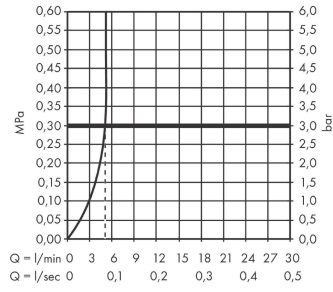

Talis E

Single lever basin mixer 110 CoolStart with pop-up waste set

Surfaces: **Brushed Black Chrome** Article Number: **71713340**

Description

product features

- consists of: single lever basin mixer, waste set
- ComfortZone 110
- projection 112 mm
- spray type: normal spray
- maximum flow rate at 3 bar: 5 l/min
- ceramic cartridge
- temperature limitation adjustable
- suitable for continuous flow water heaters
- pop-up waste set G 1¼
- material waste set: metal
- connection type: G ¾ connections
- connection dimension: DN15
- cold water in middle position

Technology

Design awards

Product image

Scale drawing

Talis E
Single lever basin mixer 110 CoolStart with pop-up waste set
 Surfaces: **Brushed Black Chrome** Article Number: **71713340**

Flowchart

Talis E
Single lever basin mixer 110 CoolStart with pop-up waste set
 Surfaces: **Brushed Black Chrome** Article Number: **71713340**

Exploded Drawing

Year of production: >04/20

Talis E
Single lever basin mixer 110 CoolStart with pop-up waste set
 Surfaces: **Brushed Black Chrome** Article Number: **71713340**

Spare part list

Year of production: >04/20